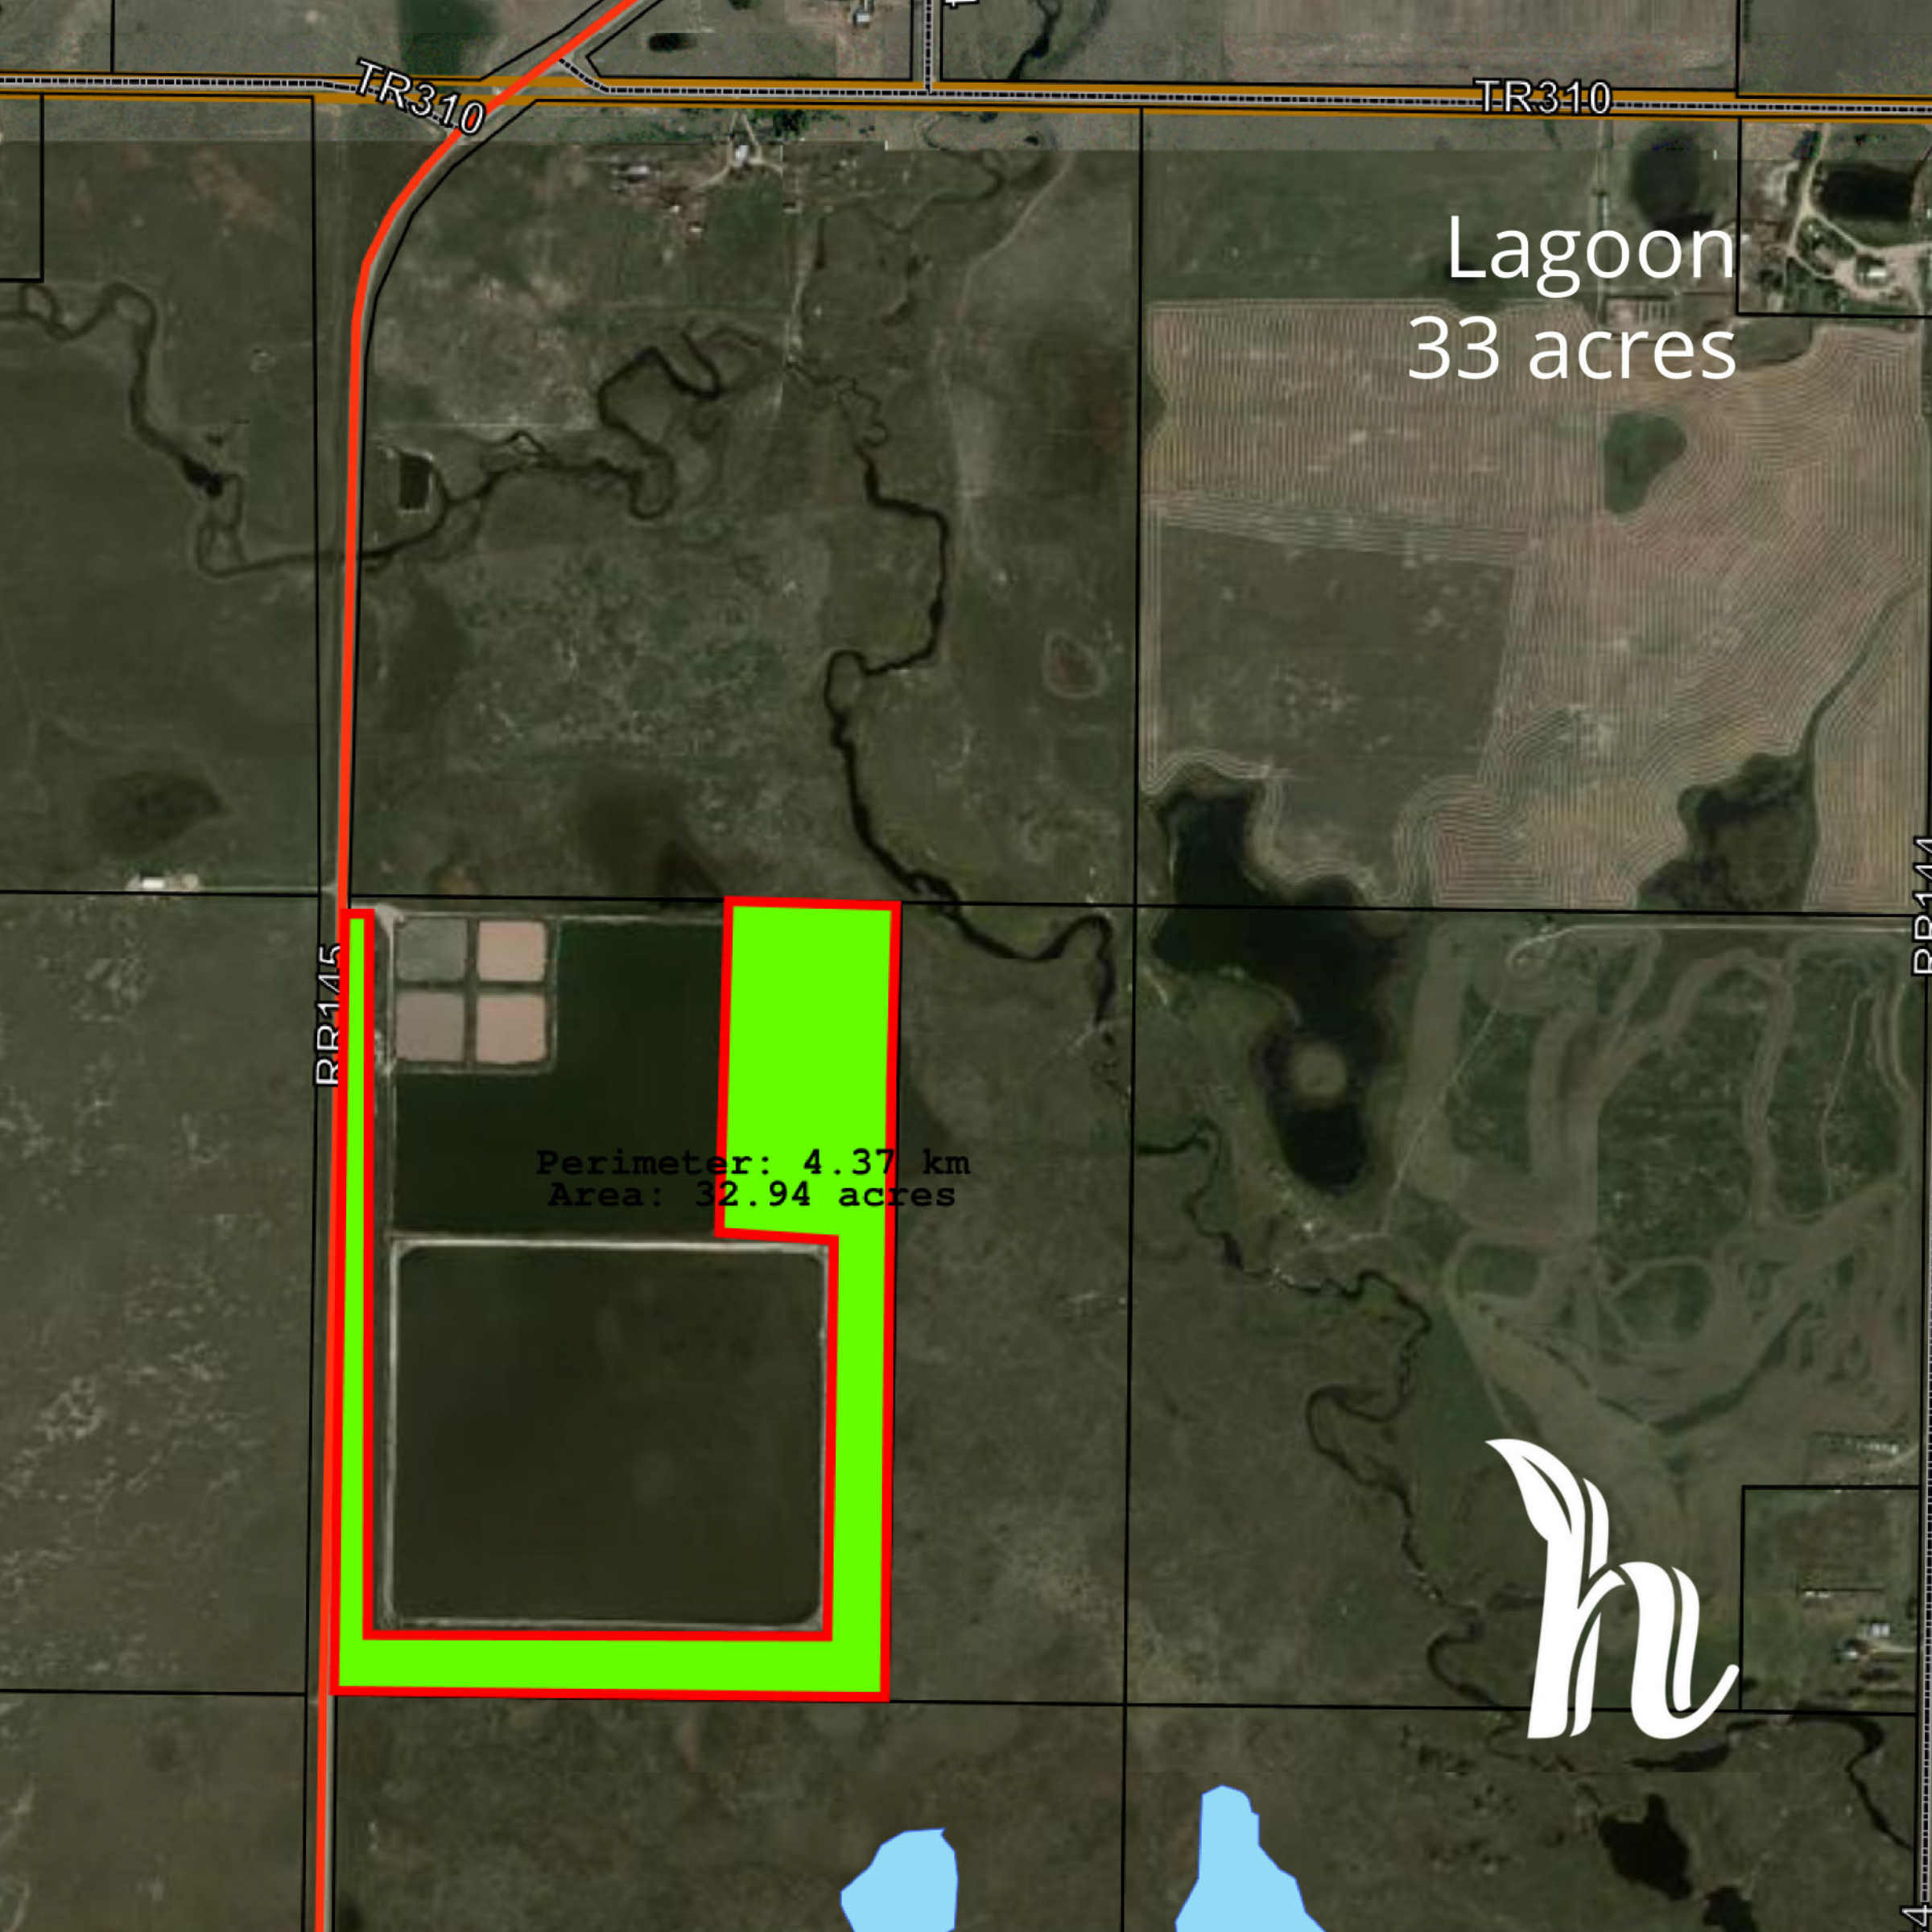

Airport
132 acres

Perimeter: 5.9 km
Area: 110.55 acres

Perimeter: 1.89
Area: 21.24 acres

RR143

TR310

TR310

Lagoon
33 acres

RR1115

RR1111

Perimeter: 4.37 km
Area: 32.94 acres

Perimeter: 691.36 m

Area: 7.09 acres

605

141 126
139 124
137 122
135 120
133 118
131 116
129 114
127 112
125 110
123 108

SHACKER CRES

FOX LAKE TRAIL W

7 AVE W

613

7 AVE W

408 Fox Lake Trail

North of Westview Coop
4.5 acres

Perimeter: 648.67 m
Area: 4.52 acres

PIONEER TRAIL

1002

911

405

407

5 STE

408

802 Fox Lake Trail

West of Argue Drive
8.5 acres

Perimeter: 0.84 km
Area: 8.48 acres